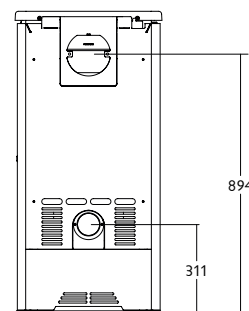

arc7

NEW FROM / NOUVEAUTÉ

charnwood

arc7

NEW FROM / NOUVEAUTÉ

charnwood

The Charnwood ARC 7 is the latest addition to the Arc range. With an output of 7kW it is particularly suited to larger rooms or open plan areas. It is a true multi-fuel stove with exceptional clean burn technology that exceeds the criteria for both DEFRA exemption and SIA Eco Design ready. The ARC 7's contemporary design features an inverted flue collar for a seamless flue connection. An optional drawer is also available as an alternative to the open log store - creating a hidden space in which to store fireside accessories and kindling.

RATED OUTPUT TO ROOM PUISSANCE A LA PIECE	7kW
MAX. LOG LENGTH LONGUEUR MAX. DE BUCHE	290mm
FLUE OUTLET DIAMETRE DU CONDUIT DE RACCORDEMENT	150mm (6")
EMISSION OF CO EMISSION DE CO	0.07% - Wood / Bois 0.05% - Solid Fuel / Charbon
ENERGY EFFICIENCY RENDEMENT ÉNERGÉTIQUE	81% - Wood / Bois 79% - Solid Fuel / Charbon
MINIMUM DISTANCE TO COMBUSTIBLES WITH INSULATED FLUE DISTANCE MINIMALE AUX MATERIAUX COMBUSTIBLES AVEC UN CONDUIT ISOLE	270mm - Side / Côté 150mm - Rear / Arrière
WEIGHT POIDS	170kg - Store Stand / Sur Bûcher 150kg - Low / Sur Socle Bas
COLOURS COULEURS	black, gunmetal, brown, green, bronze, pewter, almond, blue noir, à canon, vert, marron, bronze, étain, ivoire, bleu