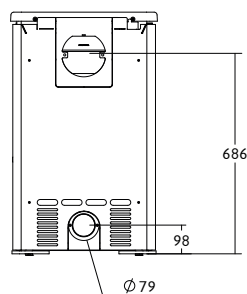

arc7

NEW FROM / NOUVEAUTÉ

charnwood

arc7

NEW FROM / NOUVEAUTÉ

charnwood

The Charnwood ARC 7 is the latest addition to the Arc range. With an output of 7kW it is particularly suited to larger rooms or open plan areas. It is a true multi-fuel stove with exceptional clean burn technology that exceeds the criteria for both DEFRA exemption and SIA Eco Design ready. The ARC 7's contemporary design features an inverted flue collar for a seamless flue connection. An optional drawer is also available as an alternative to the open log store - creating a hidden space in which to store fireside accessories and kindling.

RATED OUTPUT TO ROOM PUISSANCE A LA PIECE	7kW
MAX. LOG LENGTH LONGUEUR MAX. DE BUCHE	290mm
FLUE OUTLET DIAMETRE DU CONDUIT DE RACCORDEMENT	150mm (6")
EMISSION OF CO EMISSION DE CO	0.07% - Wood / Bois 0.05% - Solid Fuel / Charbon
ENERGY EFFICIENCY RENDEMENT ÉNERGÉTIQUE	81% - Wood / Bois 79% - Solid Fuel / Charbon
MINIMUM DISTANCE TO COMBUSTIBLES WITH INSULATED FLUE DISTANCE MINIMALE AUX MATERIAUX COMBUSTIBLES AVEC UN CONDUIT ISOLE	270mm - Side / Côté 150mm - Rear / Arrière
WEIGHT POIDS	170kg - Store Stand / Sur Bûcher 150kg - Low / Sur Socle Bas
COLOURS COULEURS	black, gunmetal, brown, green, bronze, pewter, almond, blue noir, à canon, vert, marron, bronze, étain, ivoire, bleu