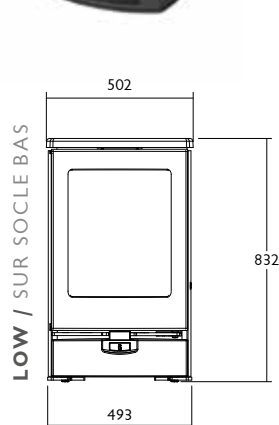

arc7

NEW FROM / NOUVEAUTÉ

charnwood

arc7

NEW FROM / NOUVEAUTÉ

charnwood

The Charnwood ARC 7 is the latest addition to the Arc range. With an output of 7kW it is particularly suited to larger rooms or open plan areas. It is a true multi-fuel stove with exceptional clean burn technology that exceeds the criteria for both DEFRA exemption and SIA Eco Design ready. The ARC 7's contemporary design features an inverted flue collar for a seamless flue connection. An optional drawer is also available as an alternative to the open log store - creating a hidden space in which to store fireside accessories and kindling.

RATED OUTPUT TO ROOM PUISSANCE A LA PIECE	7kW
MAX. LOG LENGTH LONGUEUR MAX. DE BUCHE	290mm
FLUE OUTLET DIAMETRE DU CONDUIT DE RACCORDEMENT	150mm (6")
EMISSION OF CO EMISSION DE CO	0.07% - Wood / Bois 0.05% - Solid Fuel / Charbon
ENERGY EFFICIENCY RENDEMENT ÉNERGÉTIQUE	81% - Wood / Bois 79% - Solid Fuel / Charbon
MINIMUM DISTANCE TO COMBUSTIBLES WITH INSULATED FLUE DISTANCE MINIMALE AUX MATERIAUX COMBUSTIBLES AVEC UN CONDUIT ISOLE	270mm - Side / Côté 150mm - Rear / Arrière
WEIGHT POIDS	170kg - Store Stand / Sur Bûcher 150kg - Low / Sur Socle Bas
COLOURS COULEURS	black, gunmetal, brown, green, bronze, pewter, almond, blue noir, à canon, vert, marron, bronze, étain, ivoire, bleu