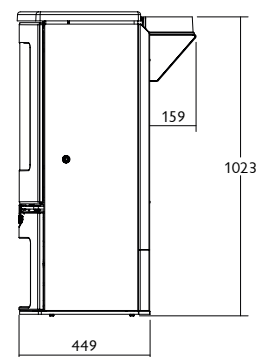

arc7

NEW FROM / NOUVEAUTÉ

charnwood

arc7

NEW FROM / NOUVEAUTÉ

charnwood

The Charnwood ARC 7 is the latest addition to the Arc range. With an output of 7kW it is particularly suited to larger rooms or open plan areas. It is a true multi-fuel stove with exceptional clean burn technology that exceeds the criteria for both DEFRA exemption and SIA Eco Design ready. The ARC 7's contemporary design features an inverted flue collar for a seamless flue connection. An optional drawer is also available as an alternative to the open log store - creating a hidden space in which to store fireside accessories and kindling.

RATED OUTPUT TO ROOM PUISSANCE A LA PIECE	7kW
MAX. LOG LENGTH LONGUEUR MAX. DE BUCHE	290mm
FLUE OUTLET DIAMETRE DU CONDUIT DE RACCORDEMENT	150mm (6")
EMISSION OF CO EMISSION DE CO	0.07% - Wood / Bois 0.05% - Solid Fuel / Charbon
ENERGY EFFICIENCY RENDEMENT ÉNERGÉTIQUE	81% - Wood / Bois 79% - Solid Fuel / Charbon
MINIMUM DISTANCE TO COMBUSTIBLES WITH INSULATED FLUE DISTANCE MINIMALE AUX MATERIAUX COMBUSTIBLES AVEC UN CONDUIT ISOLE	270mm - Side / Côté 150mm - Rear / Arrière
WEIGHT POIDS	170kg - Store Stand / Sur Bûcher 150kg - Low / Sur Socle Bas
COLOURS COULEURS	black, gunmetal, brown, green, bronze, pewter, almond, blue noir, à canon, vert, marron, bronze, étain, ivoire, bleu