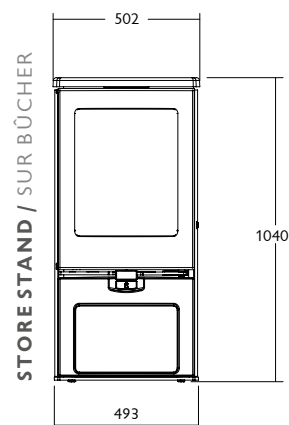

arc7

NEW FROM / NOUVEAUTÉ

charnwood

arc7

NEW FROM / NOUVEAUTÉ

charnwood

The Charnwood ARC 7 is the latest addition to the Arc range. With an output of 7kW it is particularly suited to larger rooms or open plan areas. It is a true multi-fuel stove with exceptional clean burn technology that exceeds the criteria for both DEFRA exemption and SIA Eco Design ready. The ARC 7's contemporary design features an inverted flue collar for a seamless flue connection. An optional drawer is also available as an alternative to the open log store - creating a hidden space in which to store fireside accessories and kindling.

RATED OUTPUT TO ROOM PUISSANCE A LA PIECE	7kW
MAX. LOG LENGTH LONGUEUR MAX. DE BUCHE	290mm
FLUE OUTLET DIAMETRE DU CONDUIT DE RACCORDEMENT	150mm (6")
EMISSION OF CO EMISSION DE CO	0.07% - Wood / Bois 0.05% - Solid Fuel / Charbon
ENERGY EFFICIENCY RENDEMENT ÉNERGÉTIQUE	81% - Wood / Bois 79% - Solid Fuel / Charbon
MINIMUM DISTANCE TO COMBUSTIBLES WITH INSULATED FLUE DISTANCE MINIMALE AUX MATERIAUX COMBUSTIBLES AVEC UN CONDUIT ISOLE	270mm - Side / Côté 150mm - Rear / Arrière
WEIGHT POIDS	170kg - Store Stand / Sur Bûcher 150kg - Low / Sur Socle Bas
COLOURS COULEURS	black, gunmetal, brown, green, bronze, pewter, almond, blue noir, à canon, vert, marron, bronze, étain, ivoire, bleu