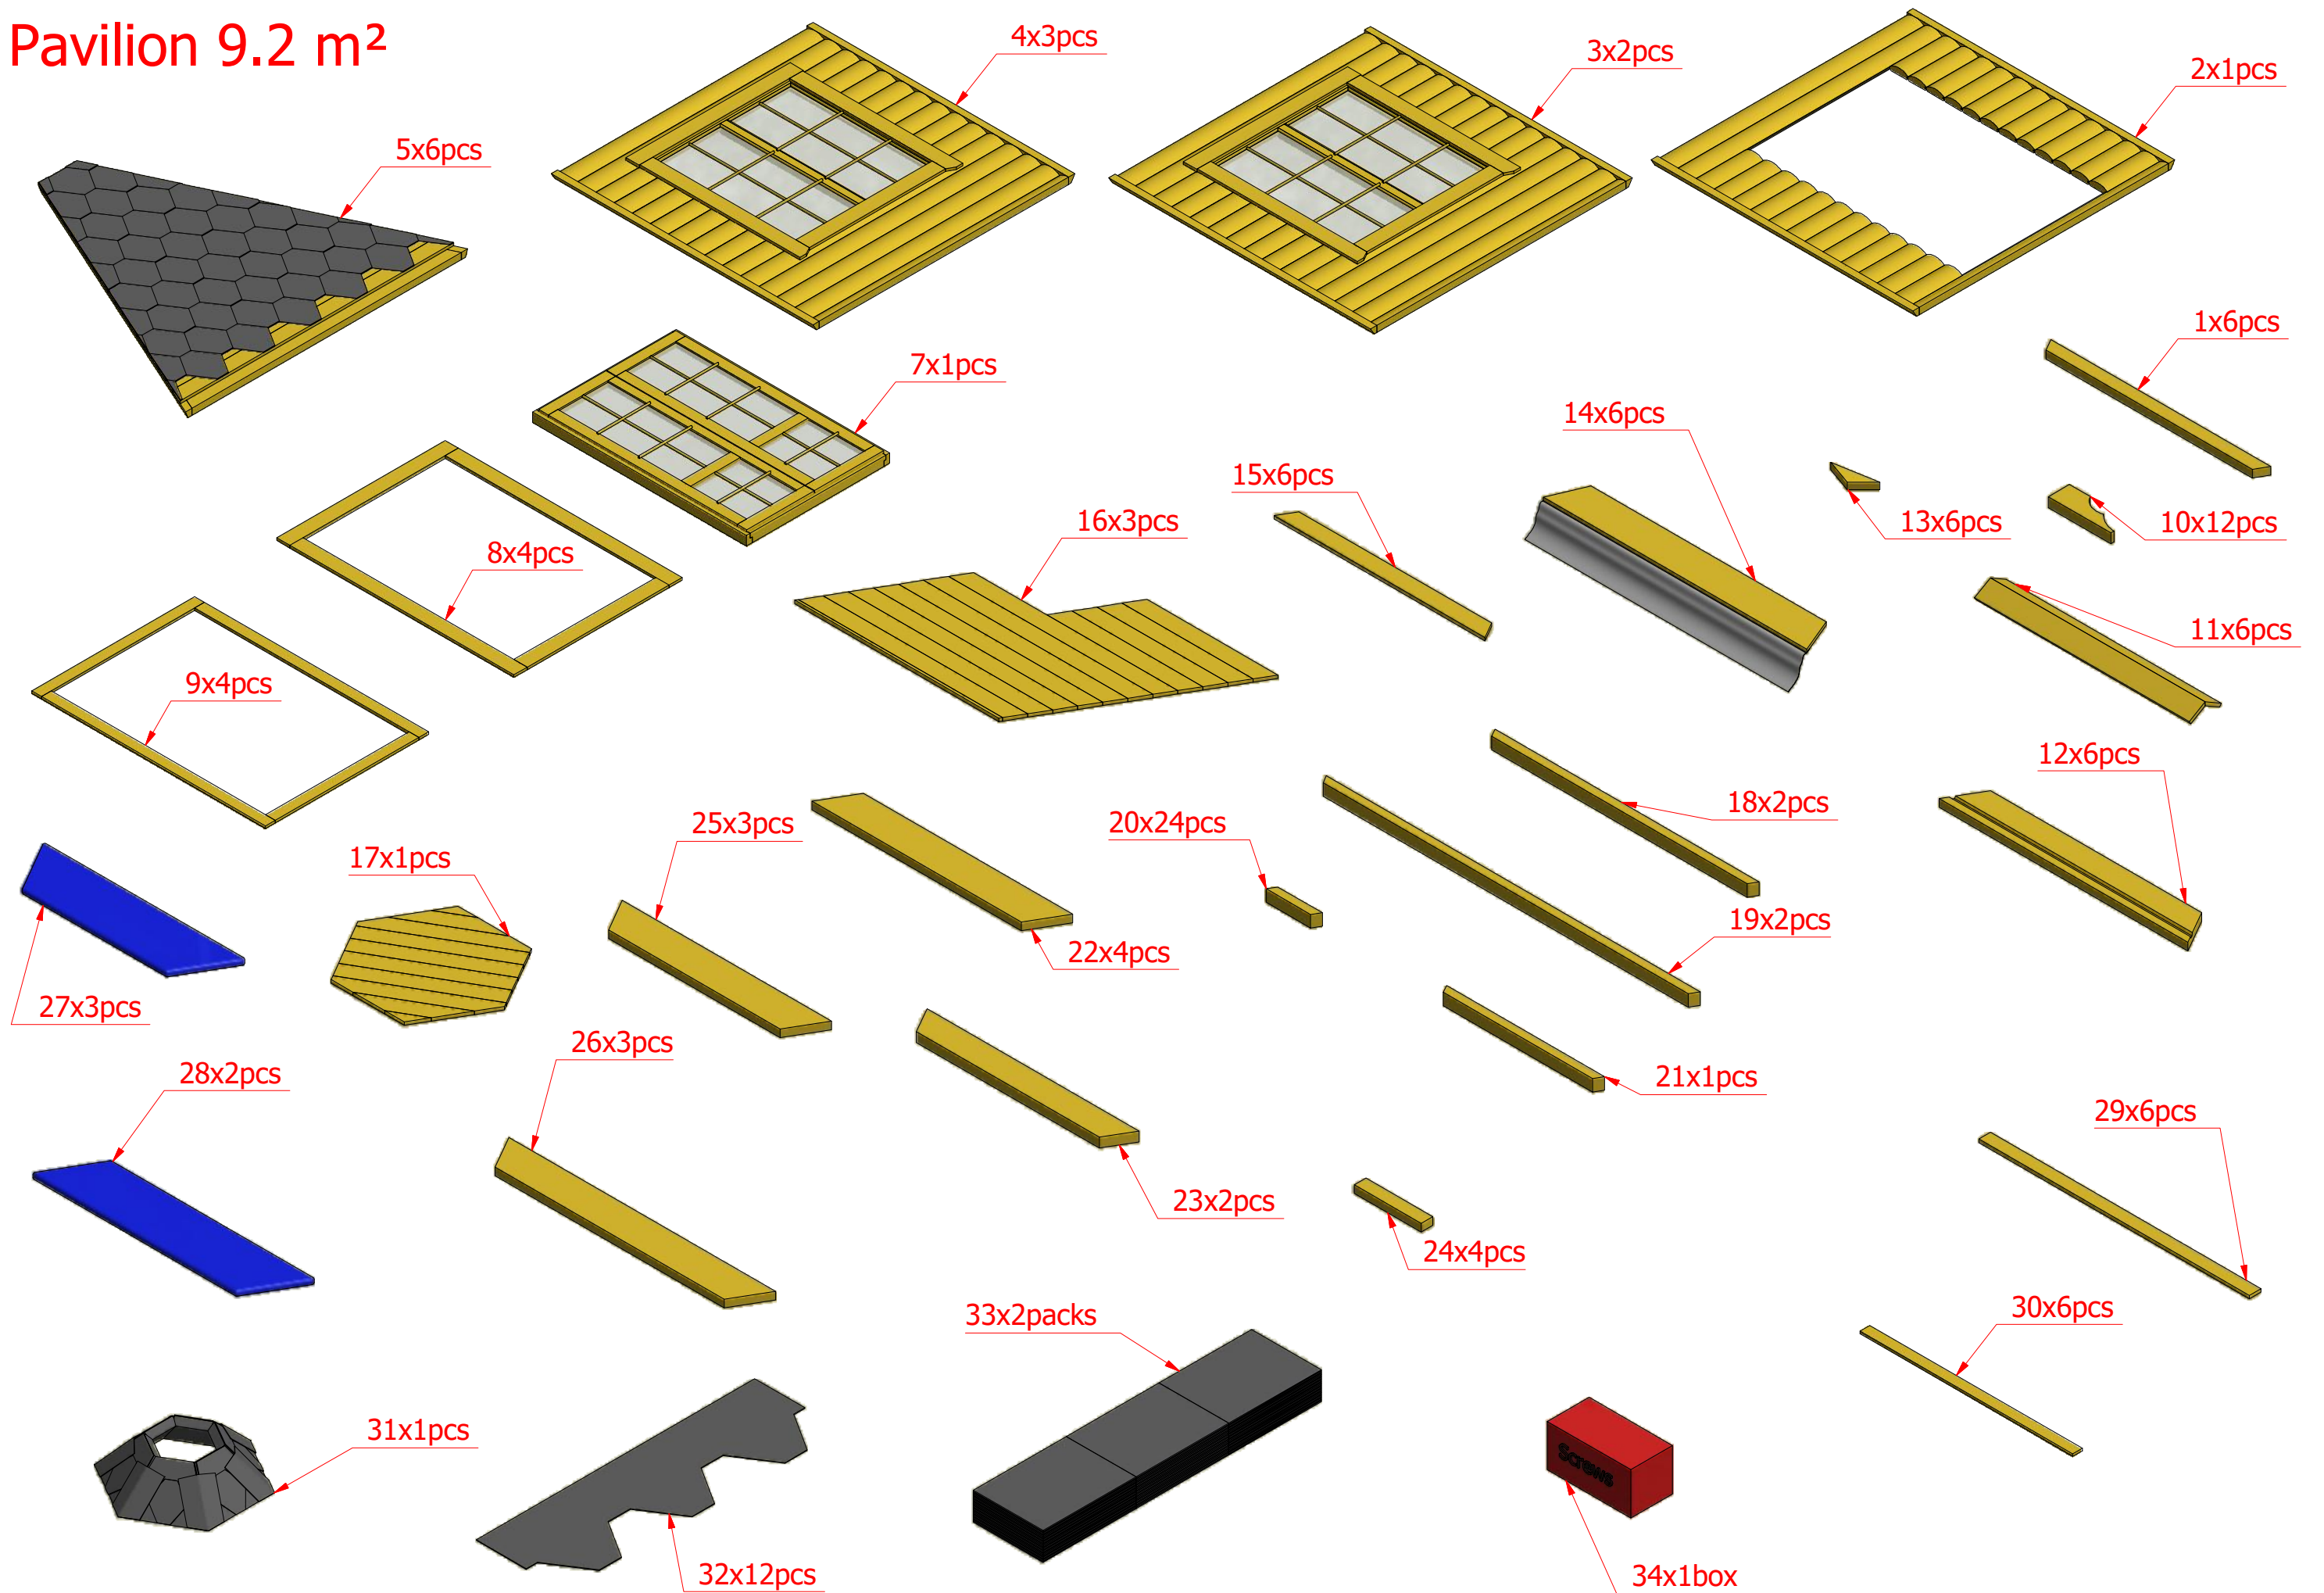

Pavilion 9.2 m²

Pavilion 9.2 m²

Screws			
1	S1	5x100	12 pcs

1

Pavilion 9.2 m²

Screws			
1	S2	4x70	36 pcs

2.1

2.2

Pavilion 9.2 m²

Screws

1	S2	4x70	24 pcs
2	S3	3.5x45	36 pcs

3.1

3.2

Pavilion 9.2 m²

Screws

1	S1	5x100	42 pcs

Pavilion 9.2 m²

Screws

1	S2	4x70	42 pcs