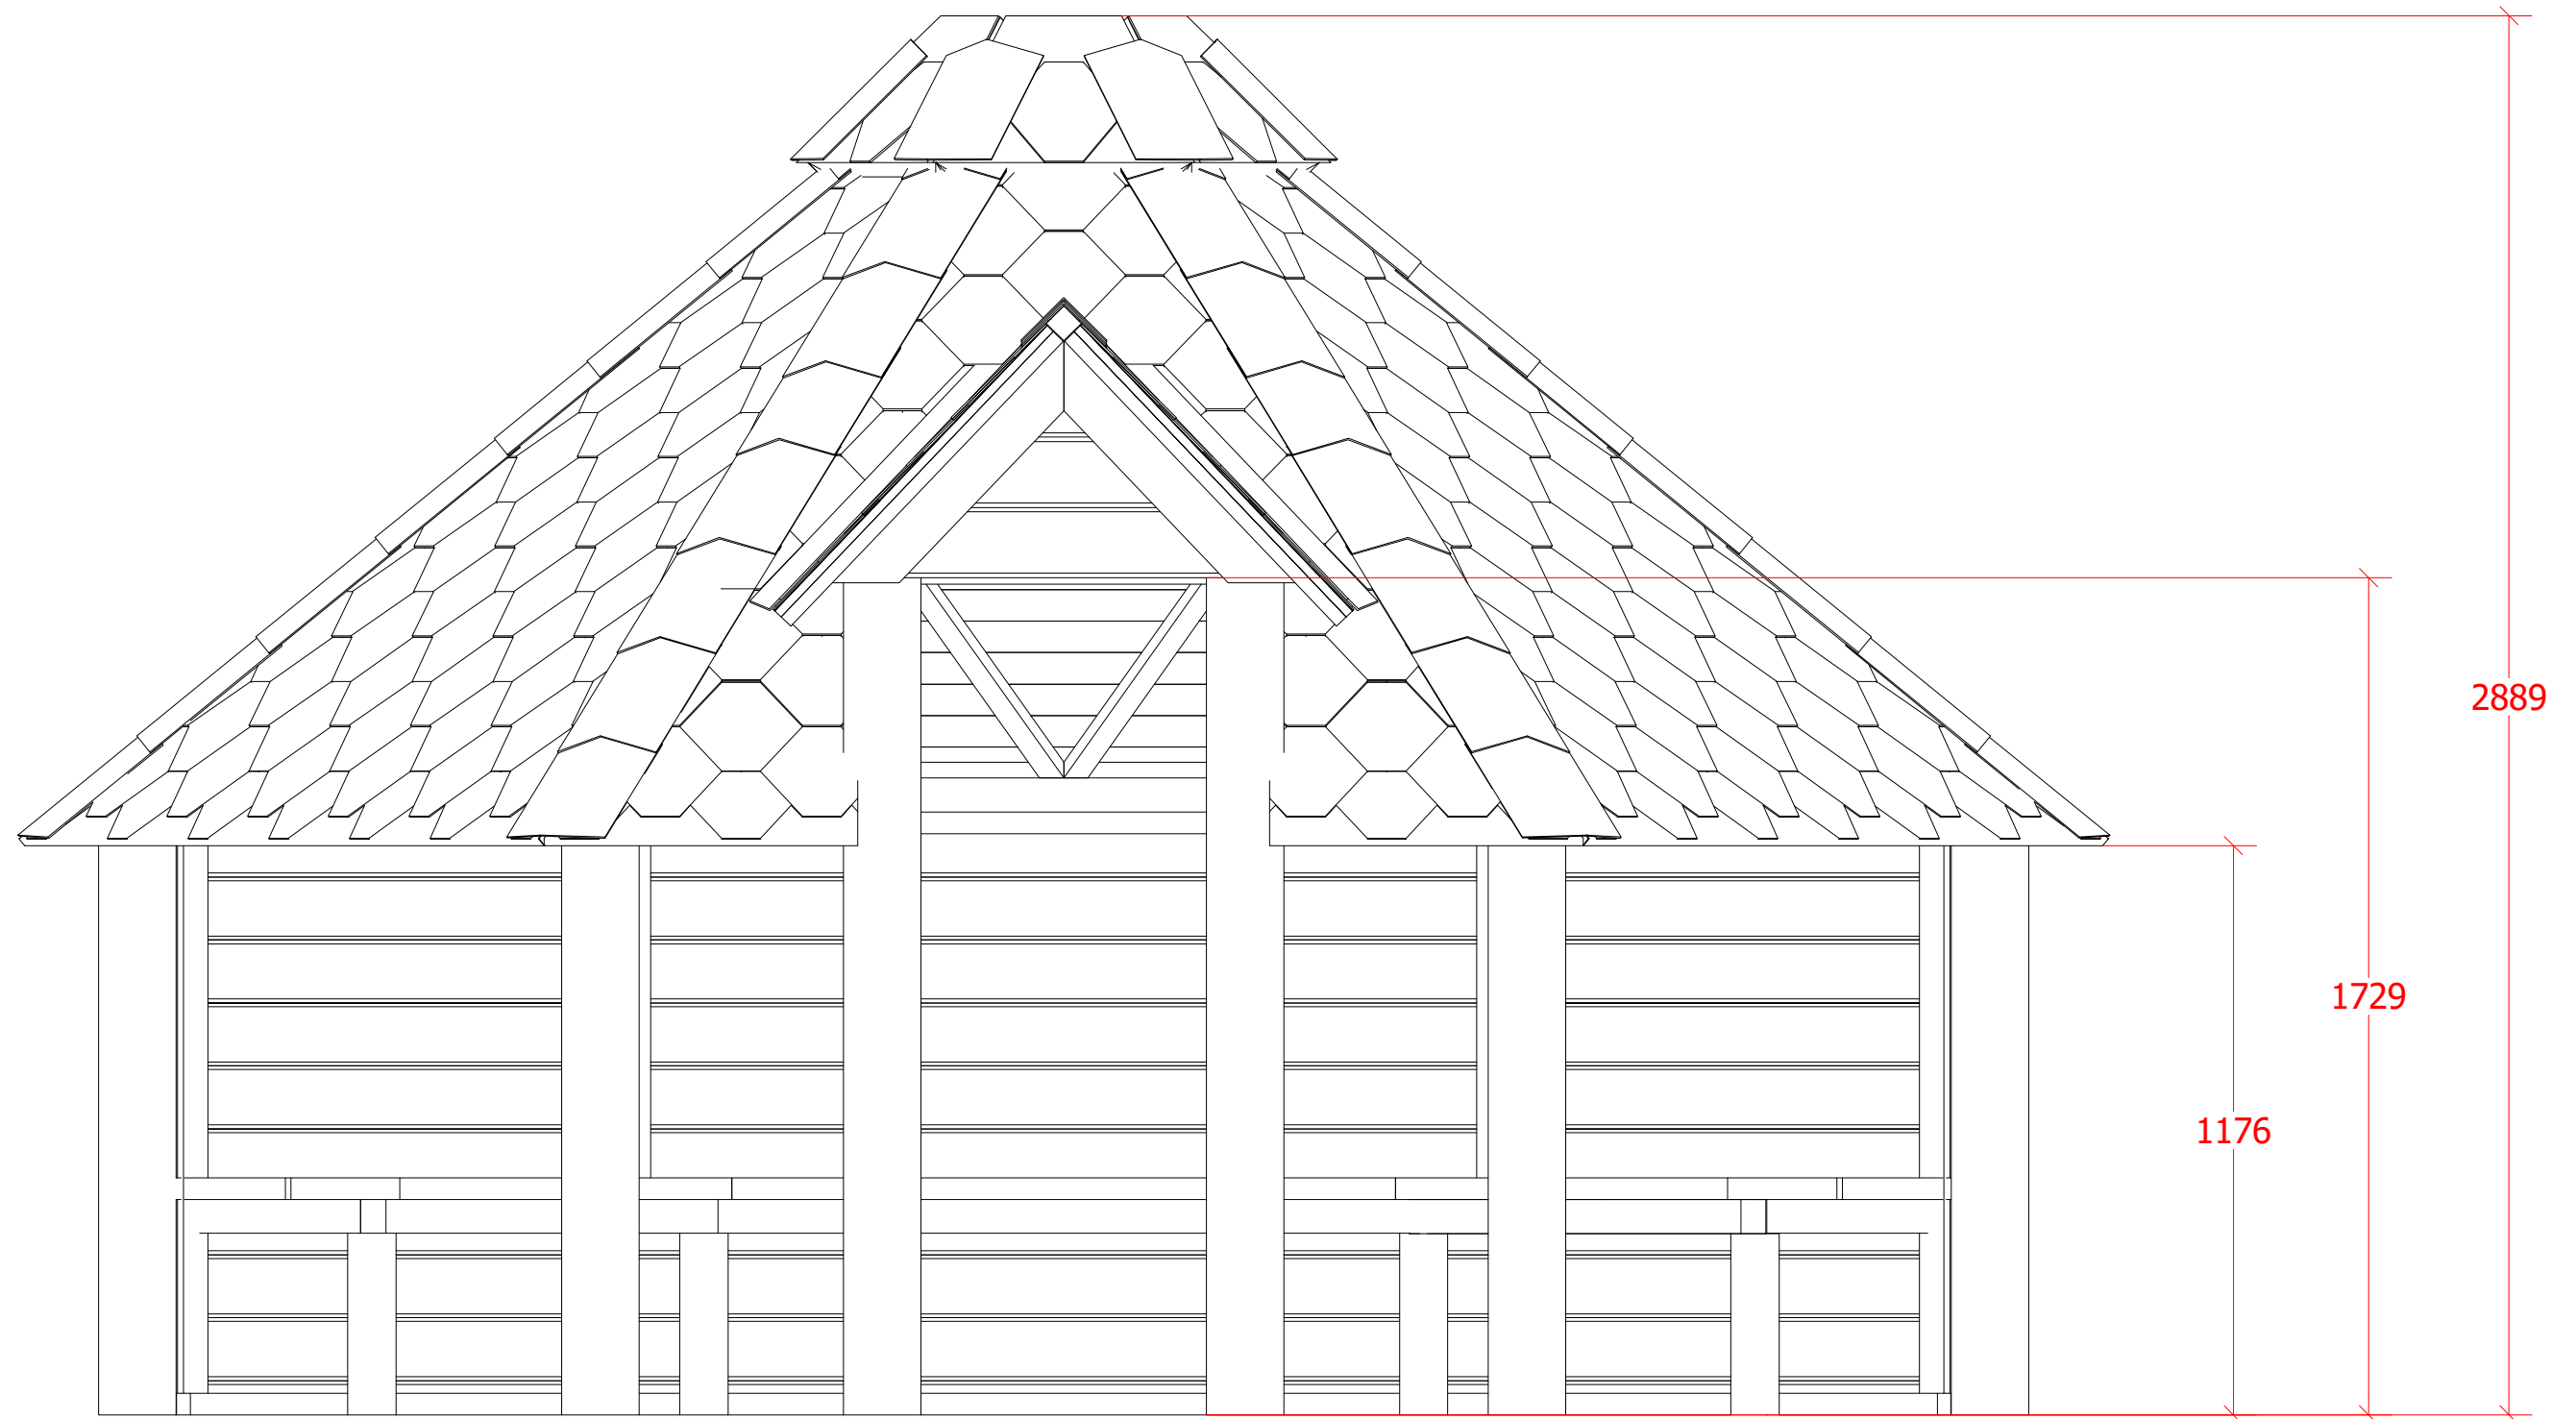

Open grill cabin 9.2 m² Front

Open grill cabin 9.2 m² Side