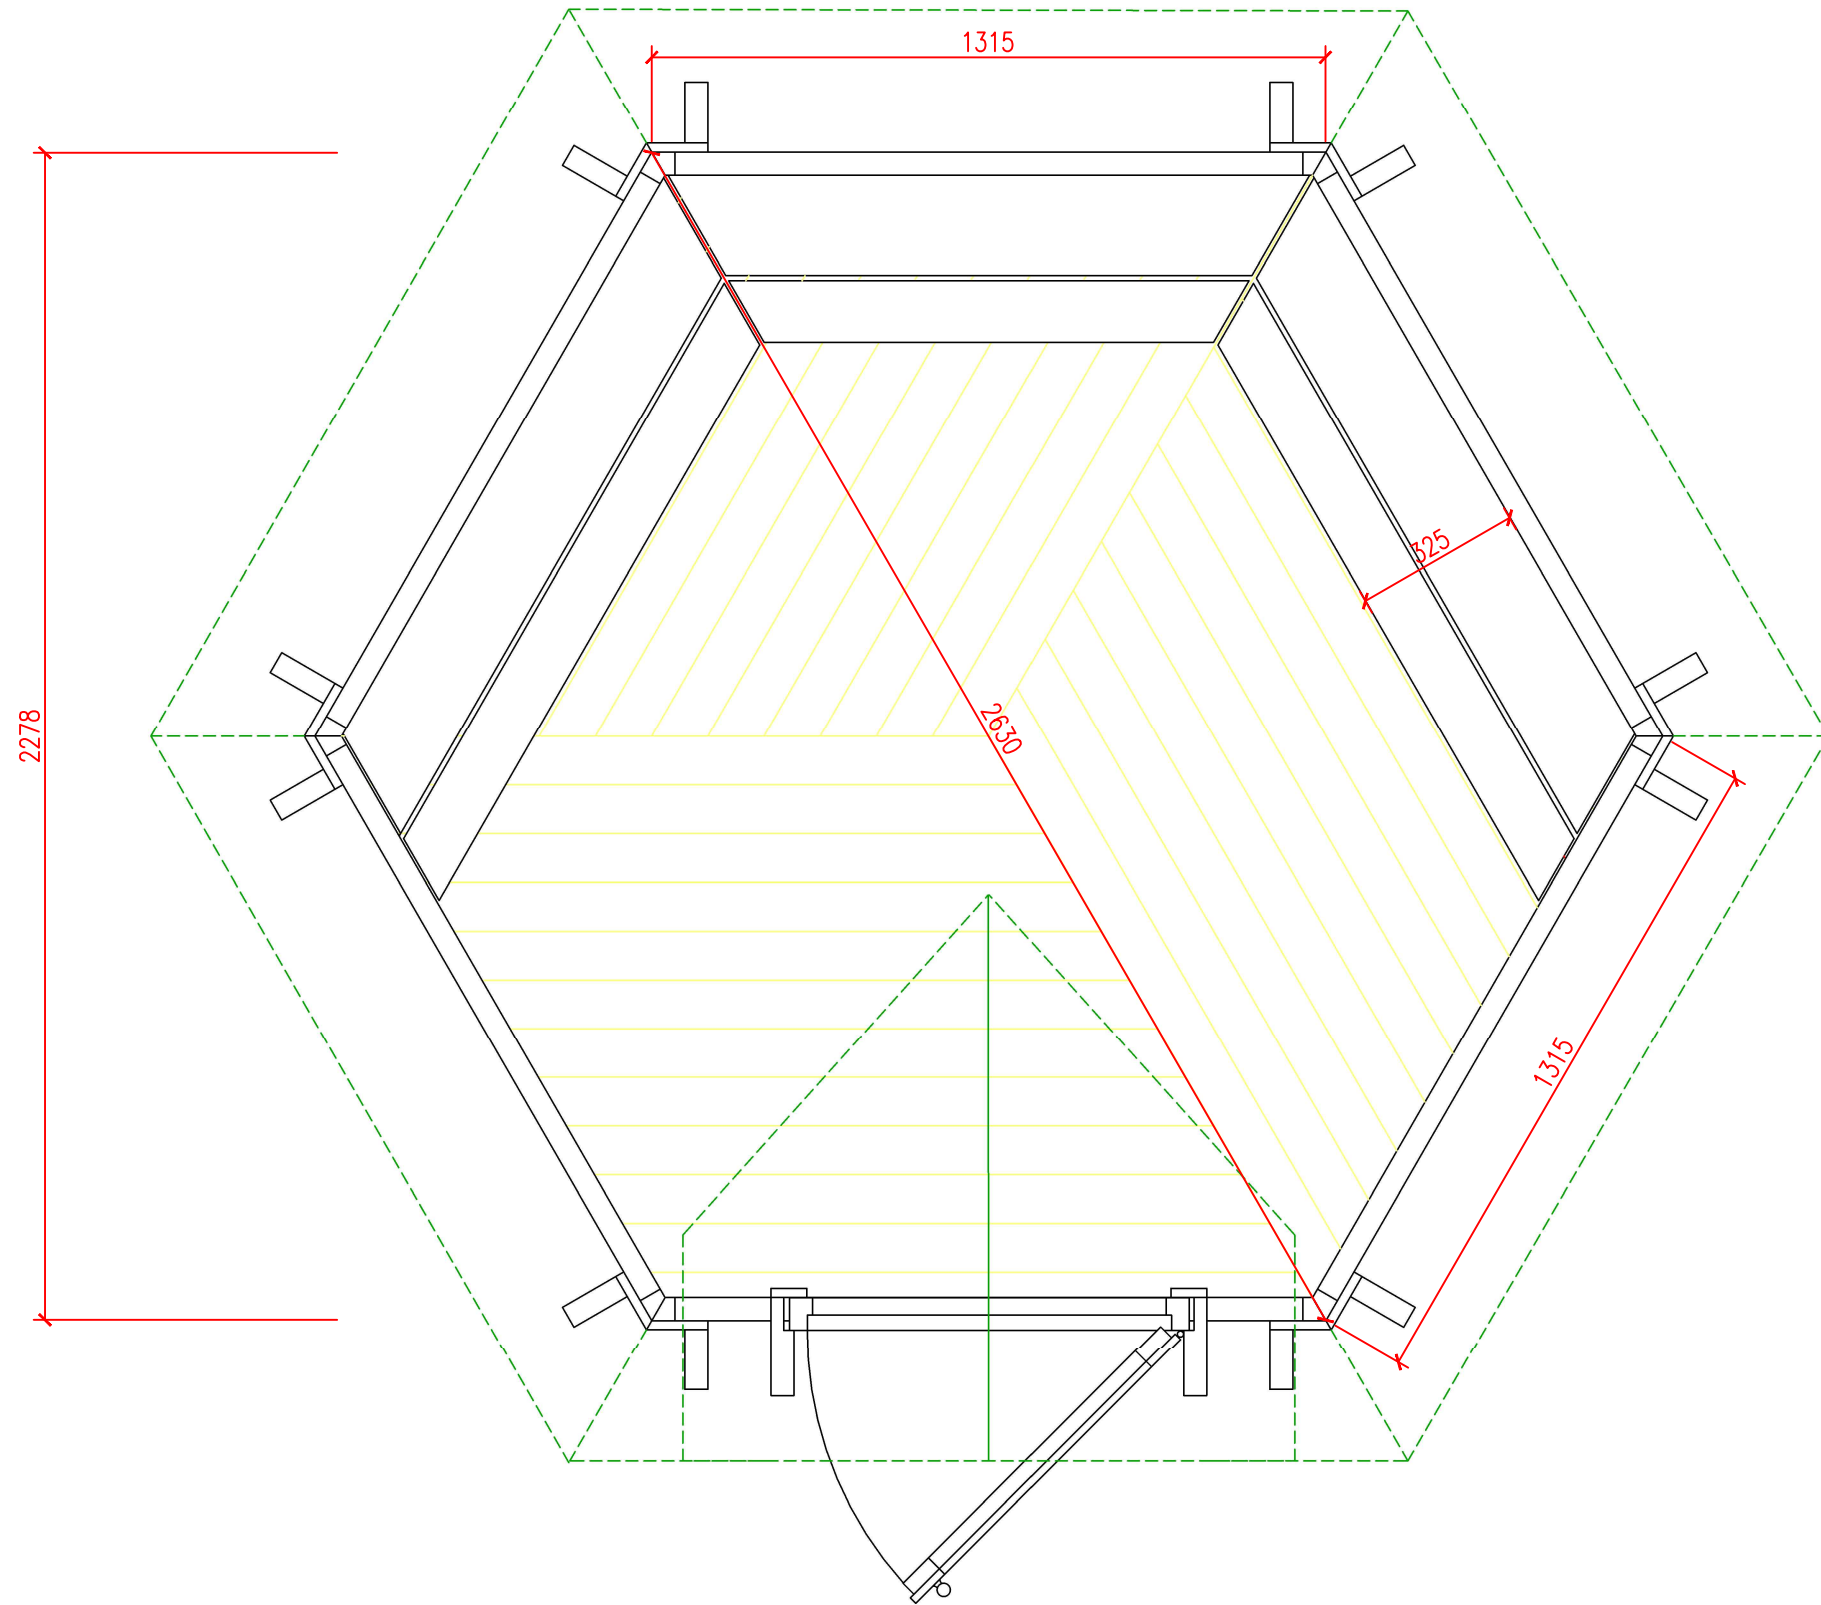

# Grill Cabin 4.5m<sup>2</sup> plan

# Grill cabin 4.5 m<sup>2</sup> Front

# Grill cabin 4.5 m<sup>2</sup> Side

# Grill cabin 4.5 m<sup>2</sup> Back